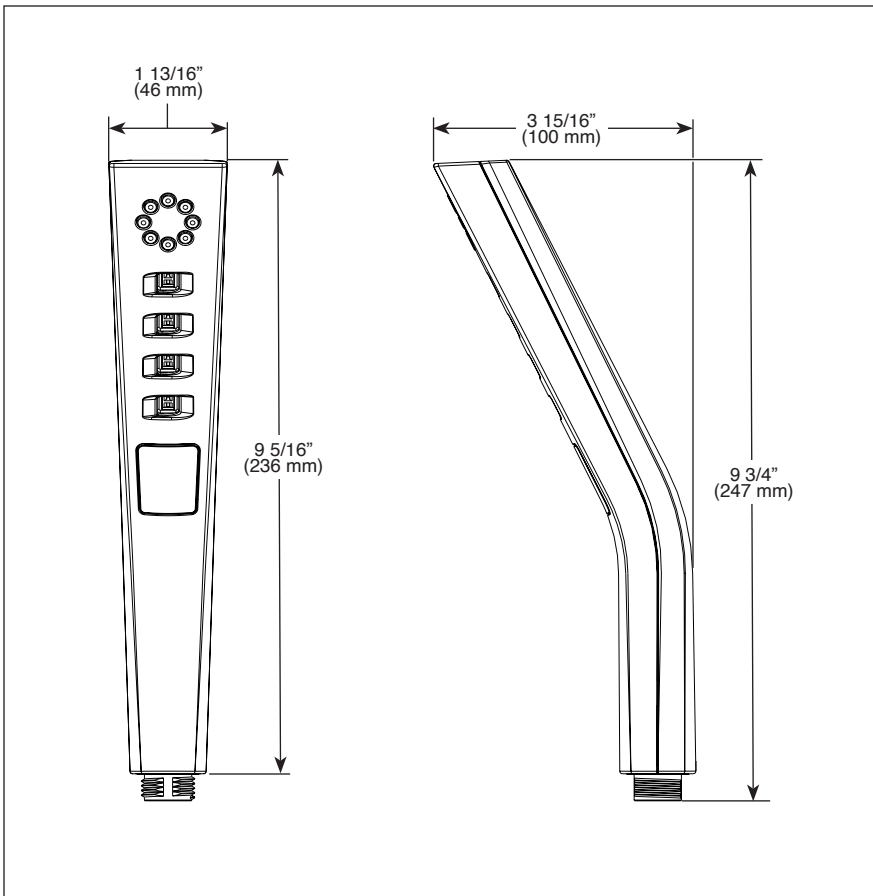

WARRANTY:

- Parts and Finish – Lifetime limited warranty; or for commercial purchasers, 10 years for multi-family residential (apartments and condominiums) and 5 years for all other commercial uses, in each case from the date the product is received by the original purchaser or their authorized representative (installation contractor, etc.).
- Please go to www.deltafaucet.com for the complete details of our limited warranty.